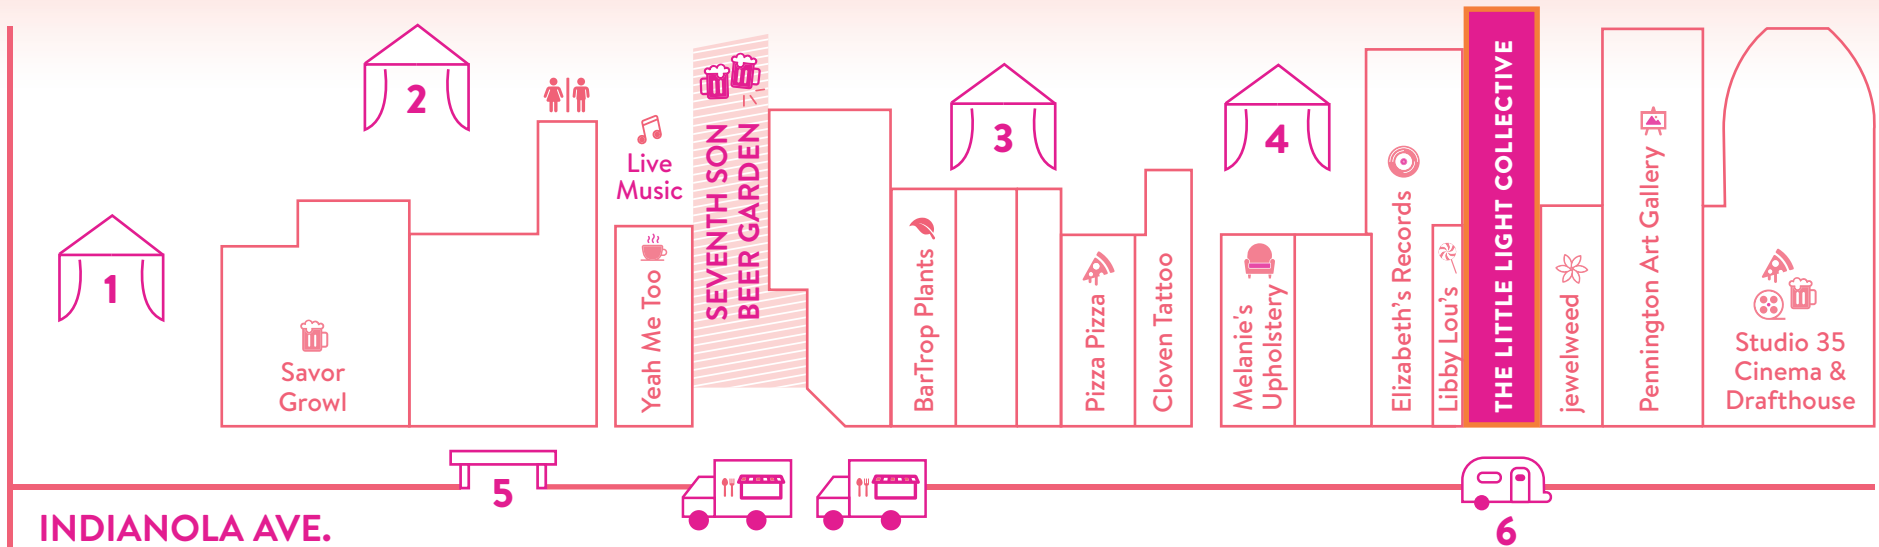

# Shine On

Festival and Flea

INDIANOLA AVE.

WEBER RD.

Tangerine Fields  
 Megs LeVesseur Ceramics  
 Atomic Rocket Vintage  
 Bad Temper Bakeshop  
 Bepa Studios  
 Ellery  
 Wild Cat Gift and Party  
 Snot Fair Vintage  
 HEMMA